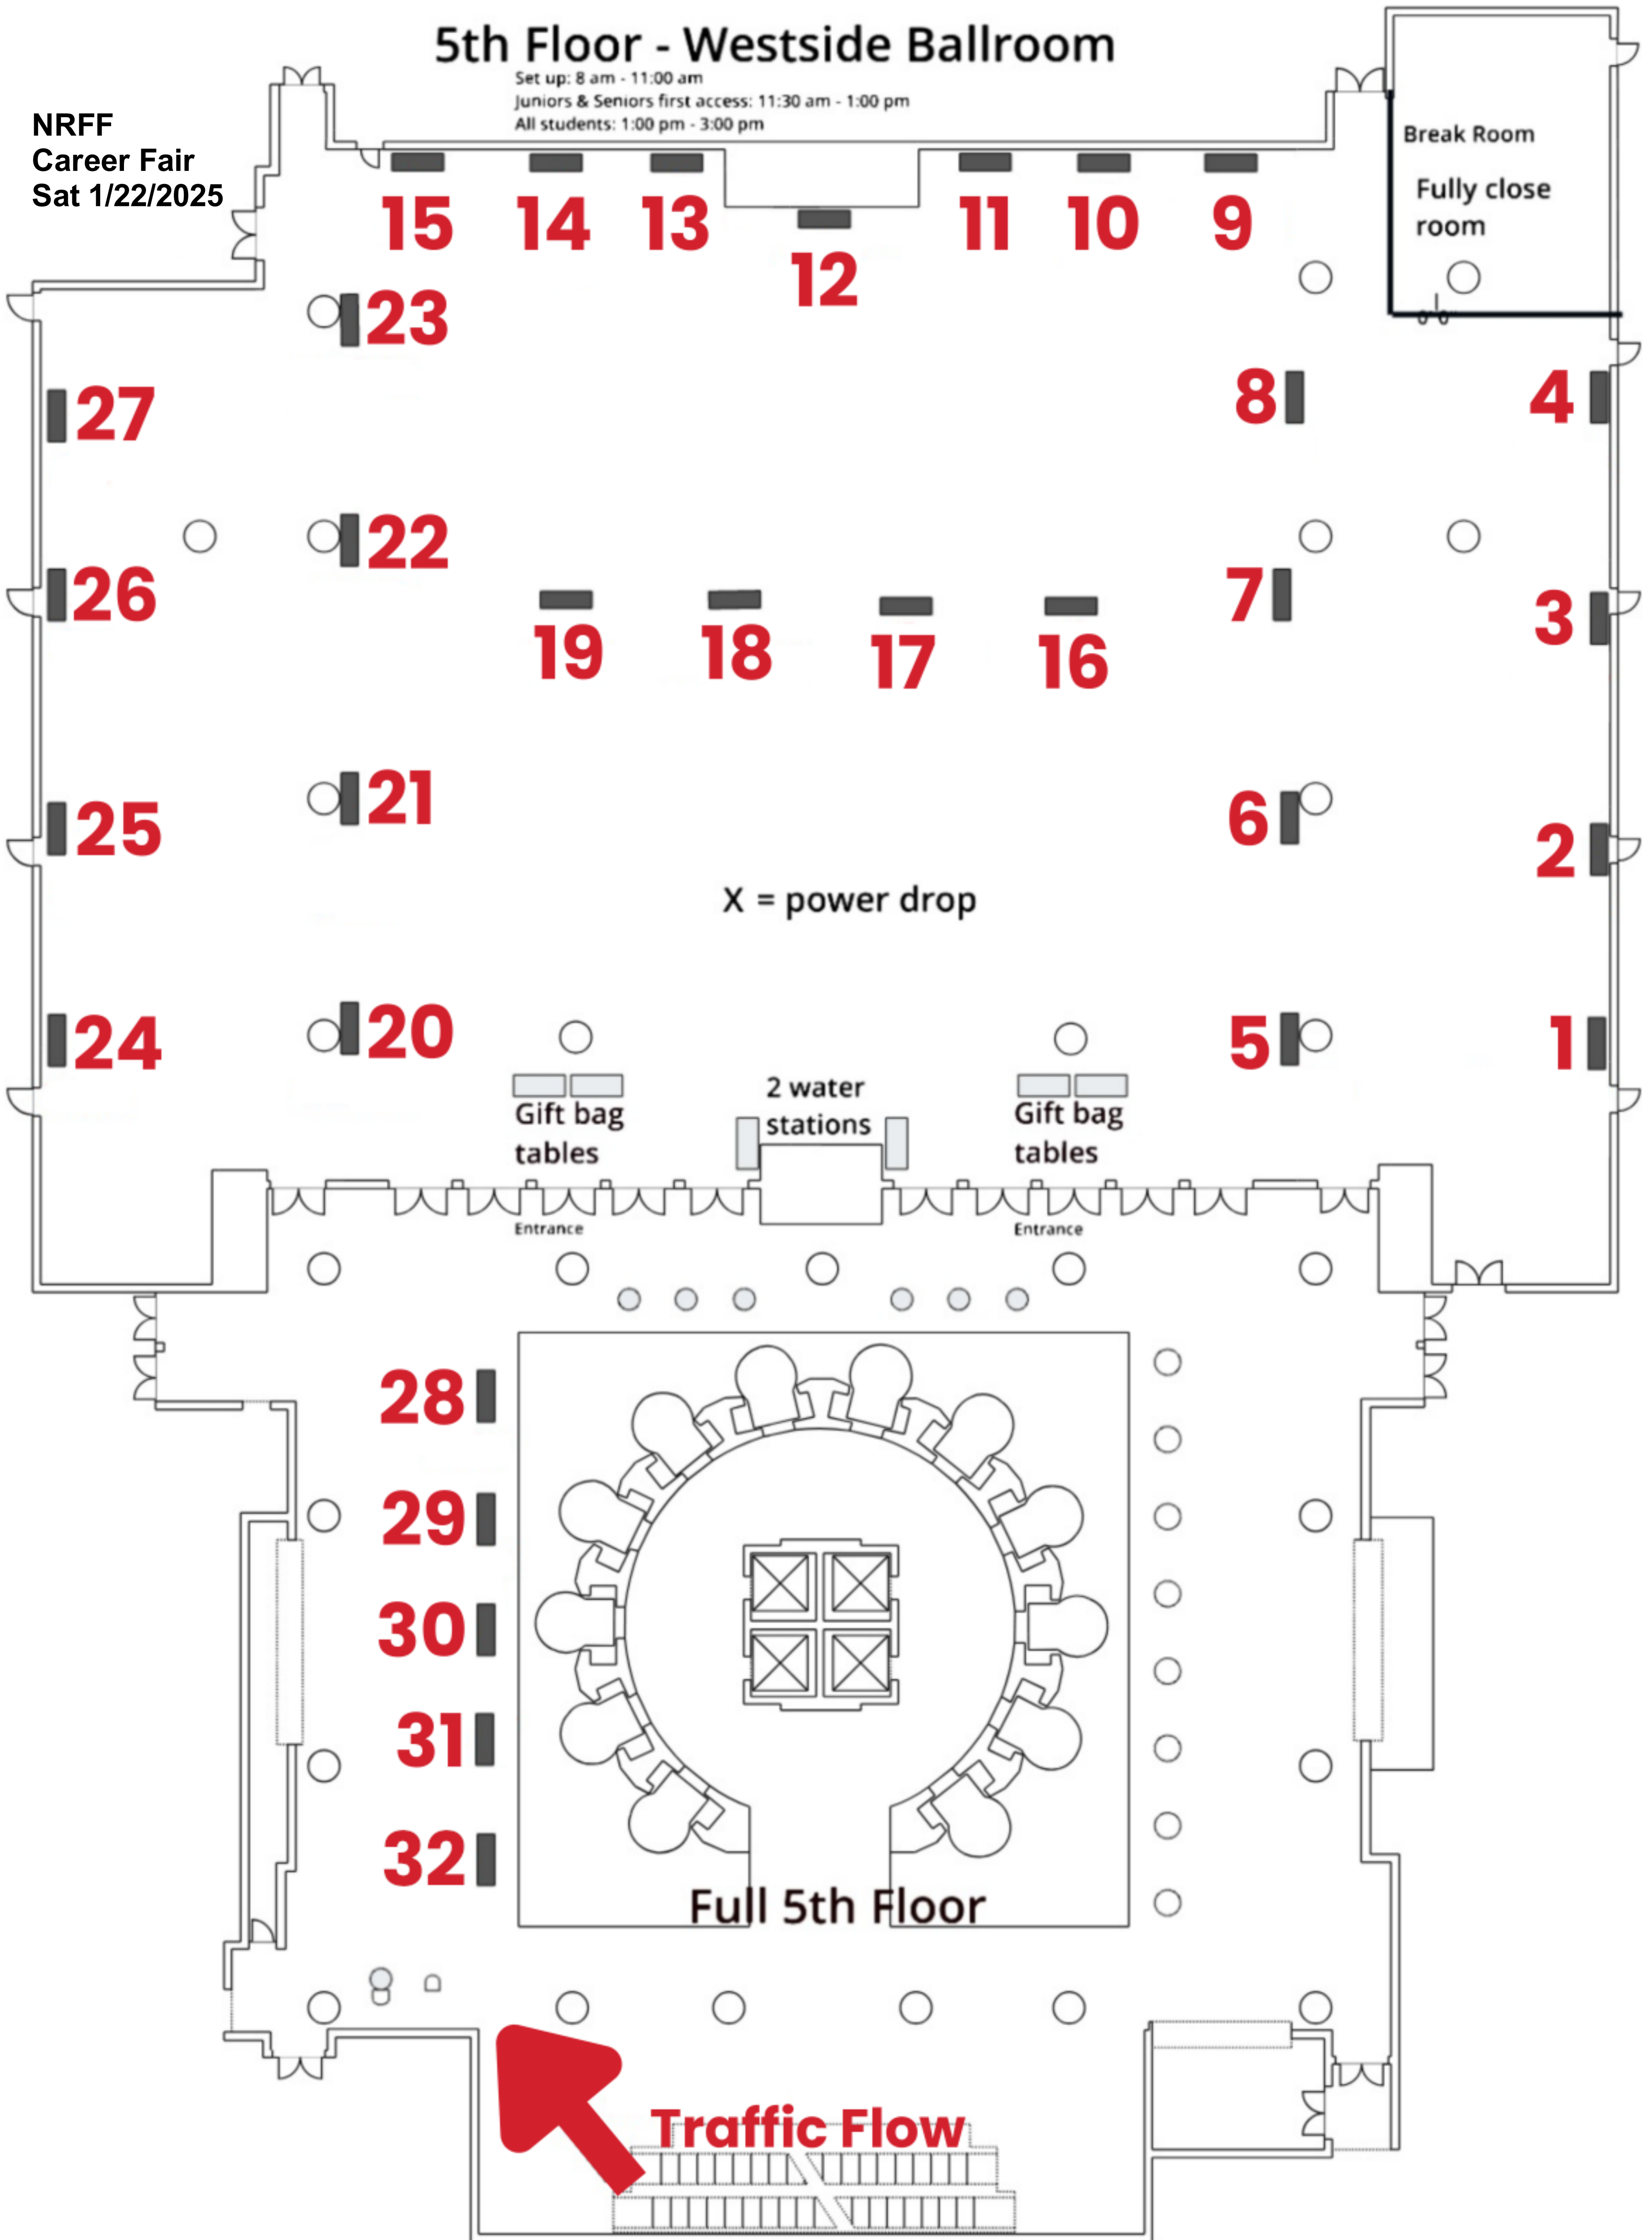

# 5th Floor - Westside Ballroom

Set up: 8 am - 11:00 am  
Juniors & Seniors first access: 11:30 am - 1:00 pm  
All students: 1:00 pm - 3:00 pm

NRFF  
Career Fair  
Sat 1/22/2025

Break Room  
Fully close  
room

X = power drop

Gift bag  
tables

2 water  
stations

Gift bag  
tables

Entrance

Entrance

Full 5th Floor

Traffic Flow

20 Feet