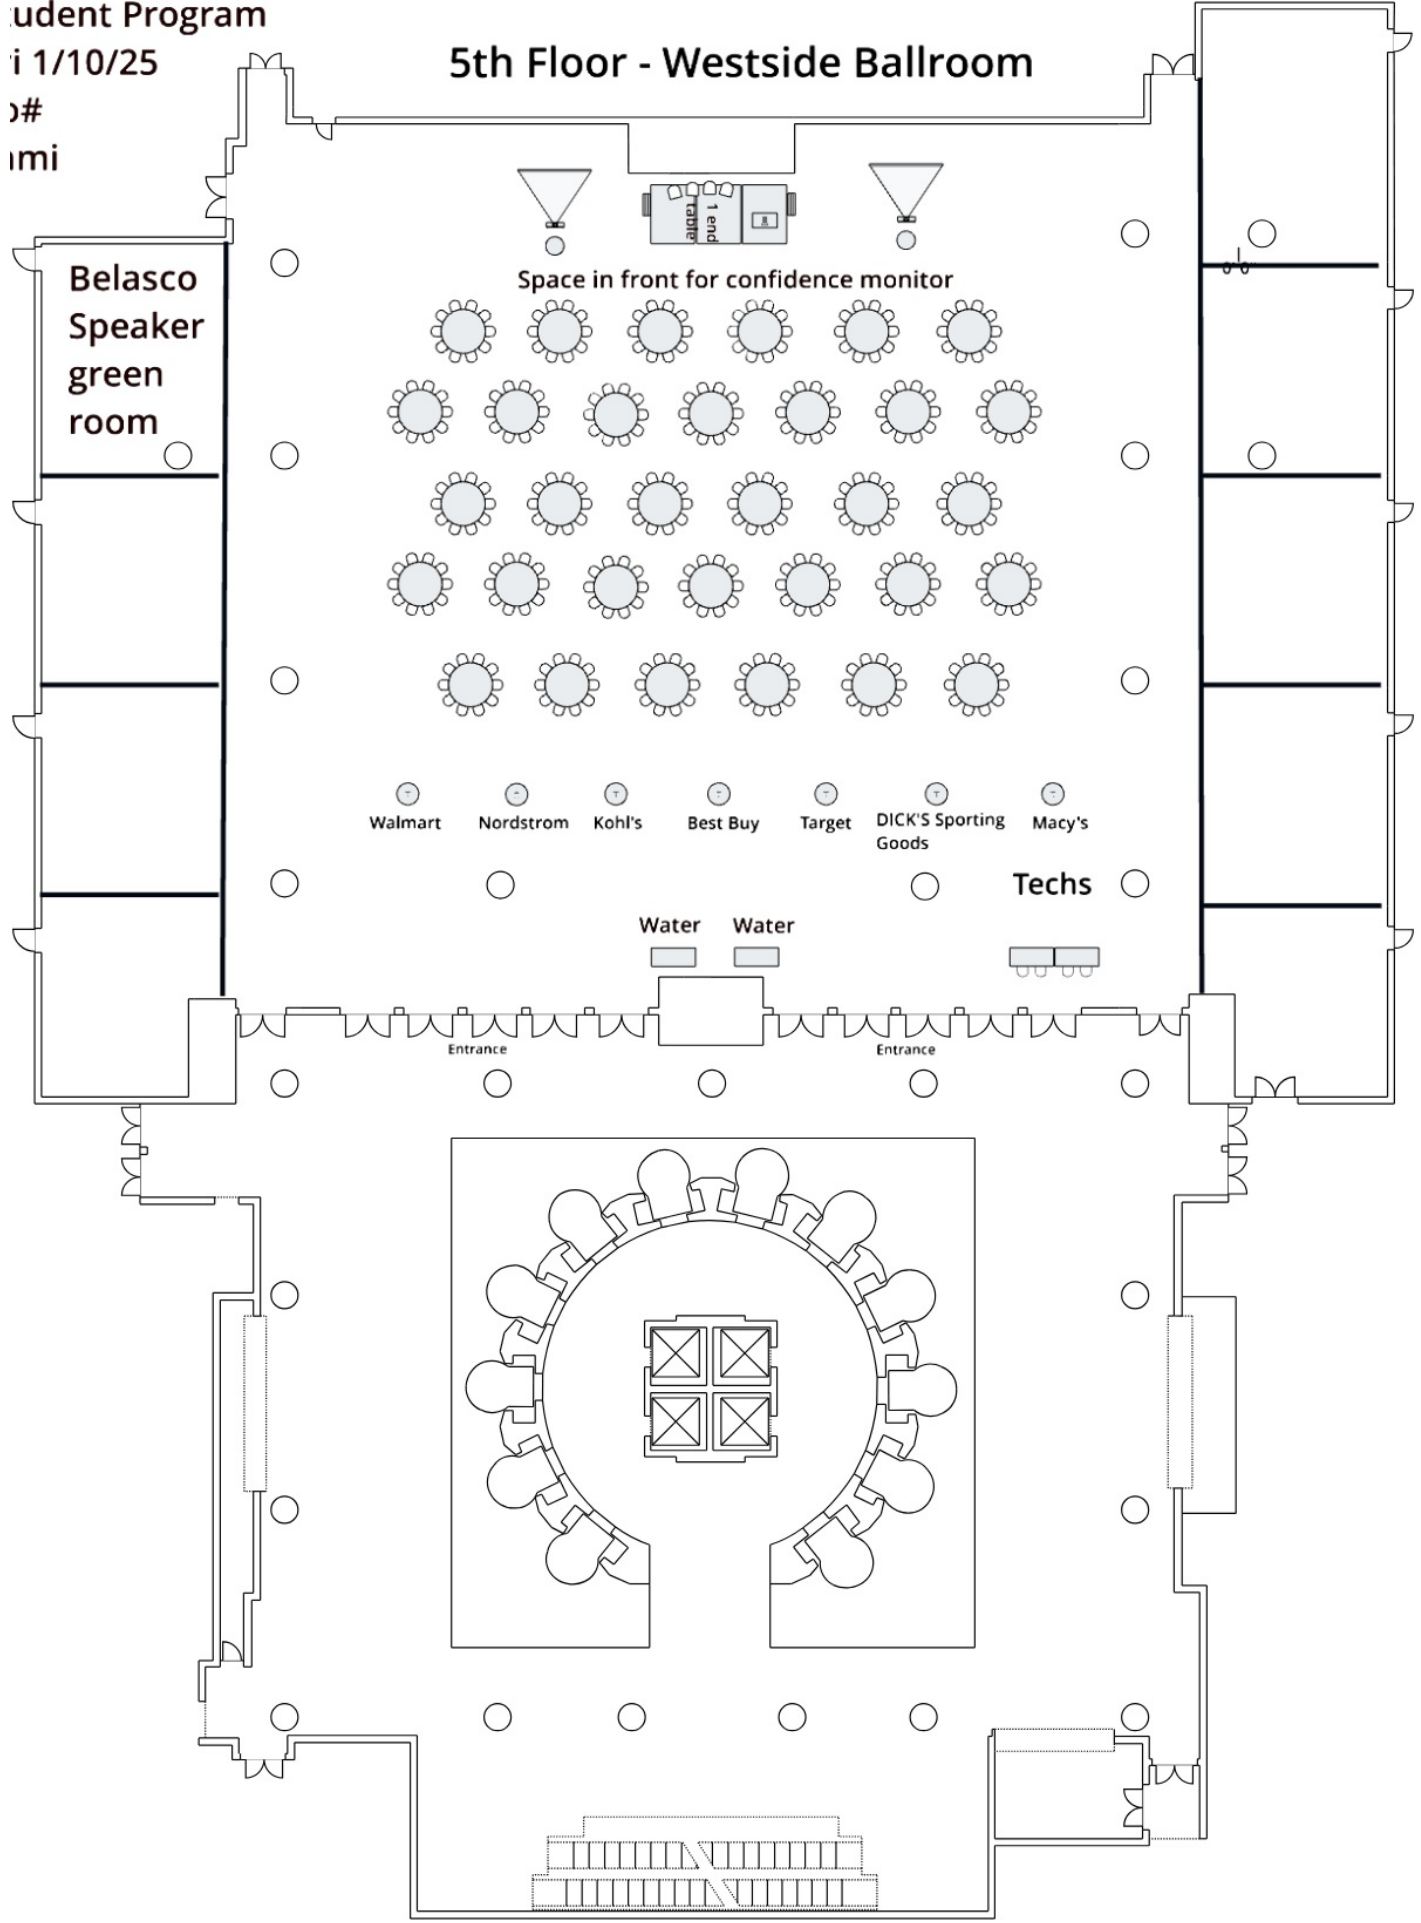

5th Floor - Westside Ballroom

Belasco
Speaker
green
room

Space in front for confidence monitor

Walmart Nordstrom Kohl's Best Buy Target DICK'S Sporting Goods Macy's

Techs

Water Water

Entrance

Entrance

20 Feet