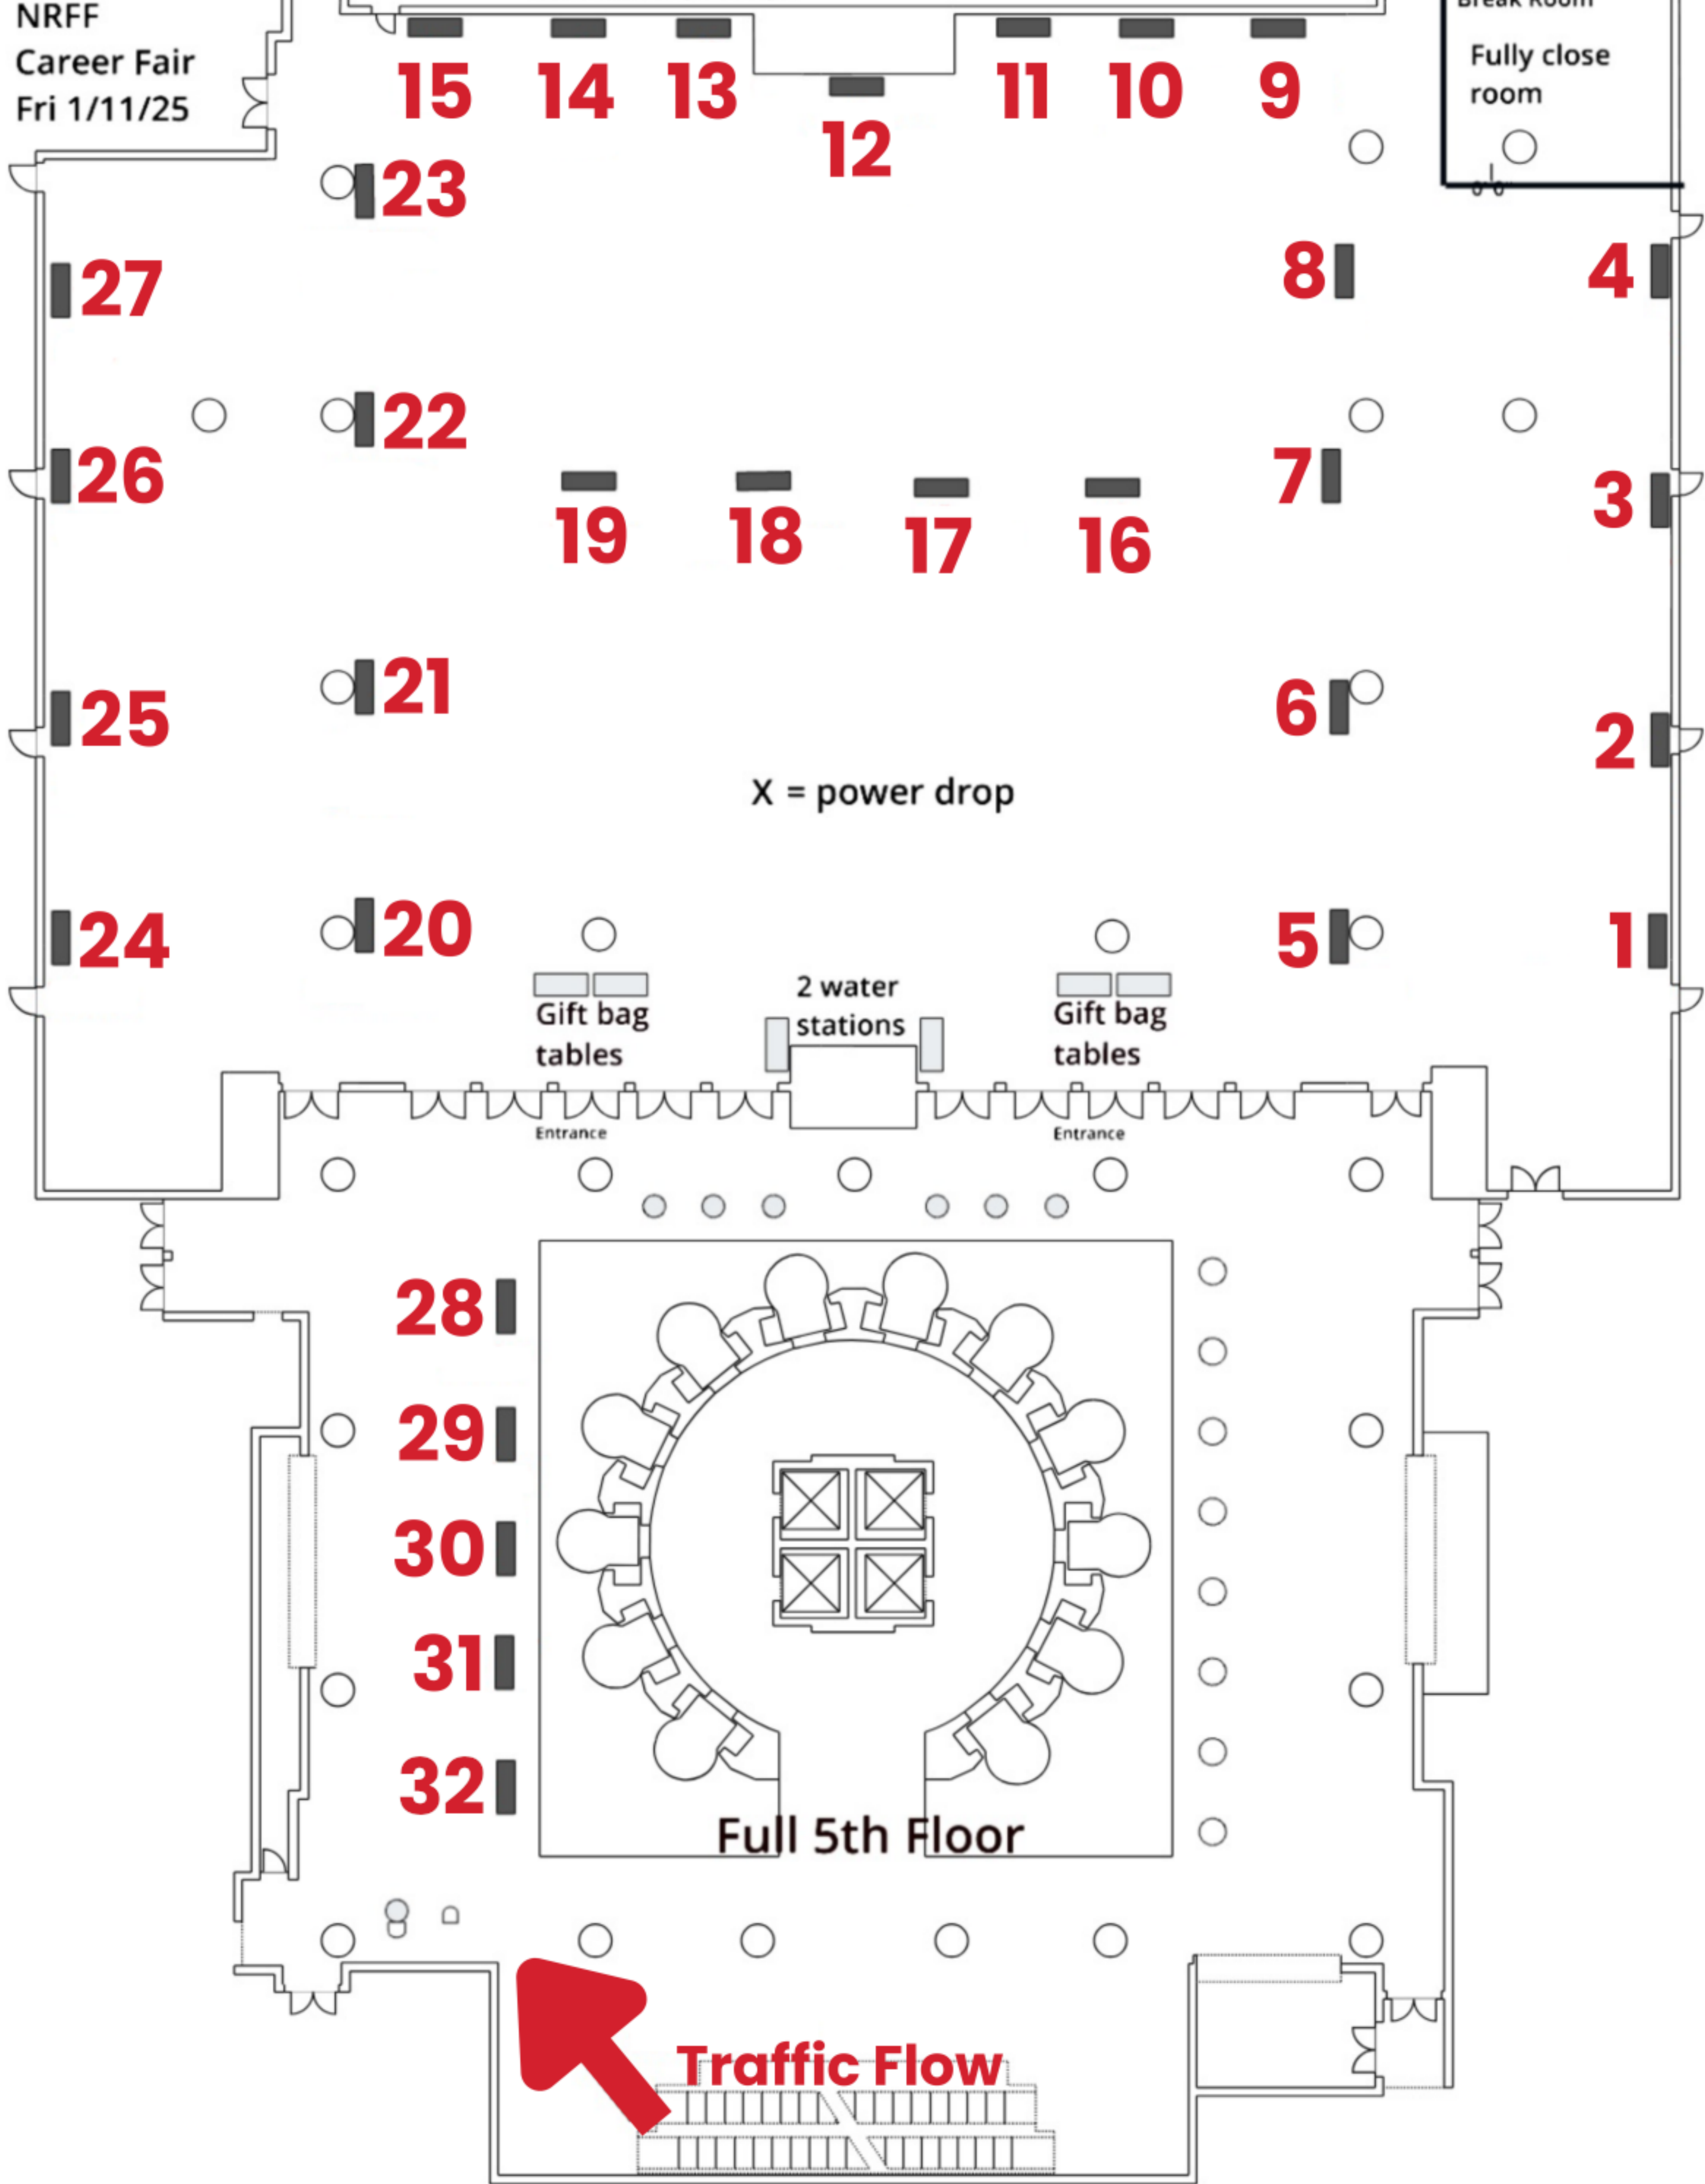

# 5th Floor - Westside Ballroom

Set up: 8 am - 11:00 am  
Juniors & Seniors first access: 11:30 am - 1:00 pm  
All students: 1:00 pm - 3:00 pm

NRFF  
Career Fair  
Fri 1/11/25

Break Room  
Fully close  
room

X = power drop

Gift bag  
tables

2 water  
stations

Gift bag  
tables

Entrance

Entrance

Full 5th Floor

Traffic Flow

20 Feet